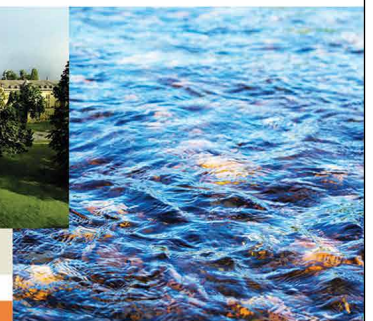

**STONEWALLCOUNTRY.COM
304-269-7328**